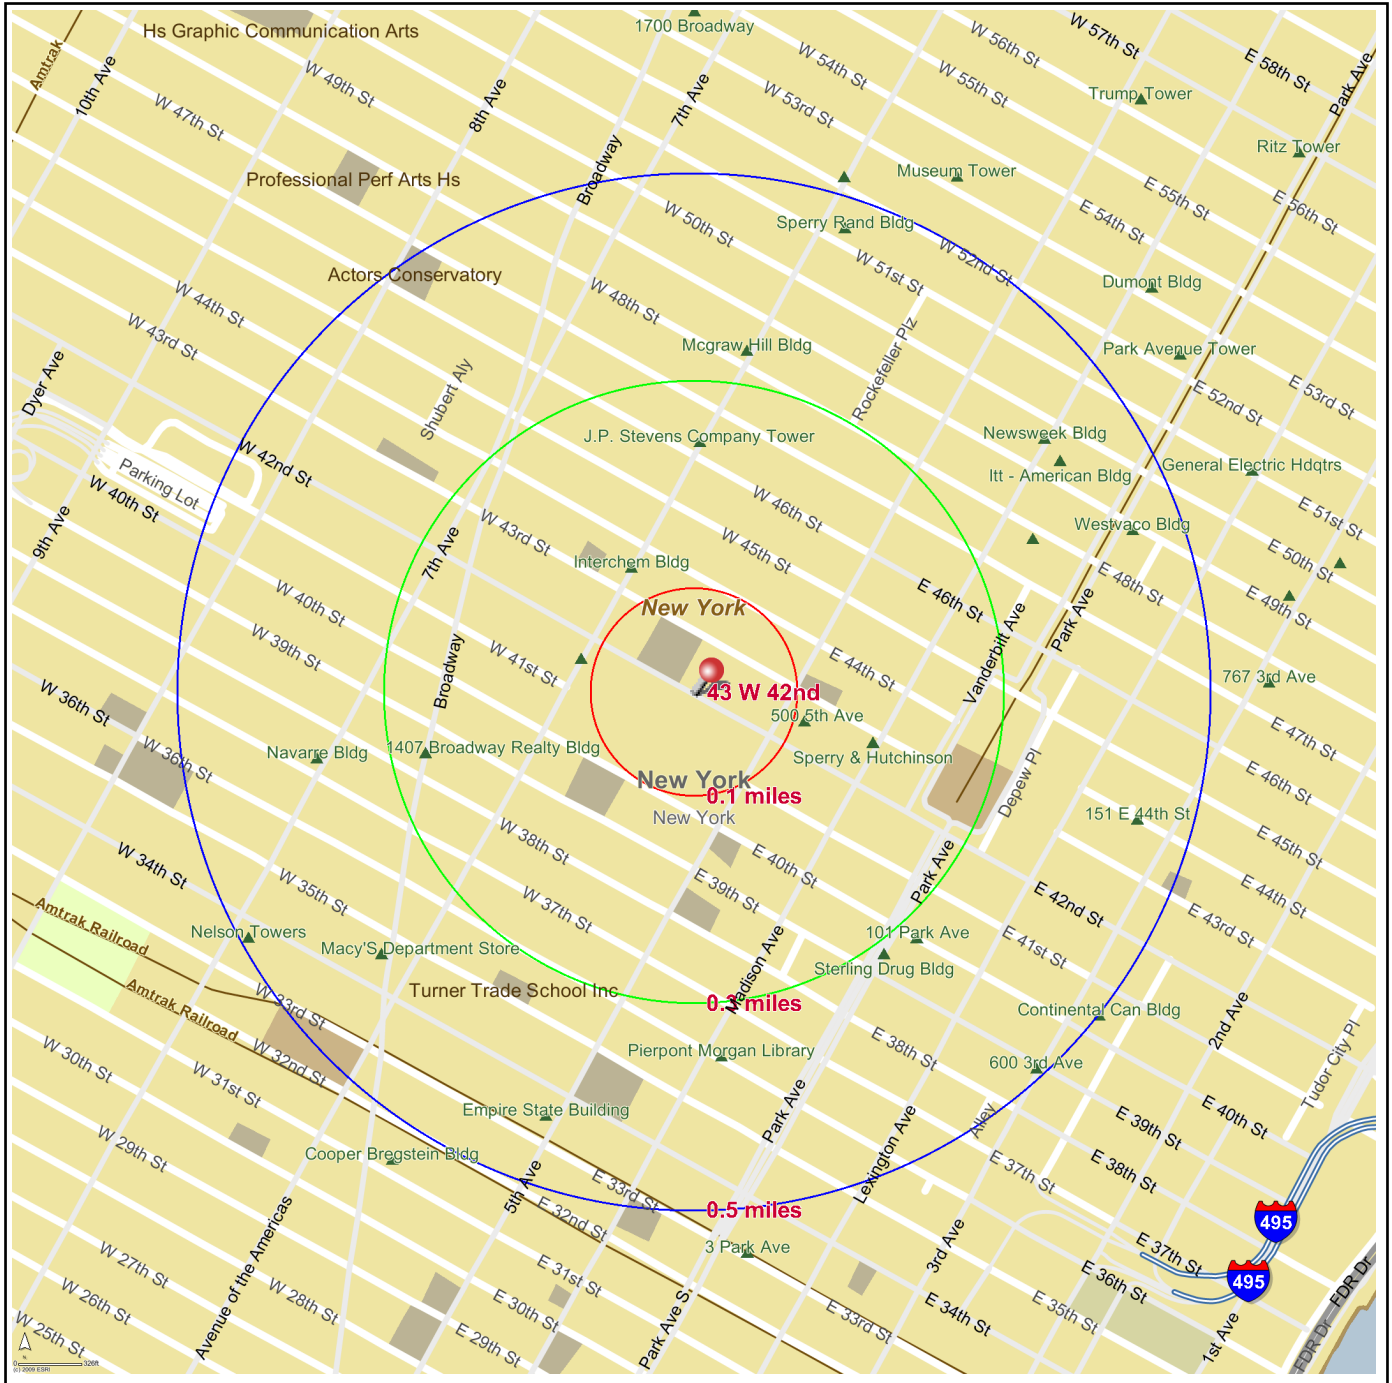

Site Details Report

prepared by Wayne D'Amico CCIM

43 W 42nd

Latitude 40.754093
Longitude -73.982264

This site is located in:

City: New York city
State: New York
ZIP: 10036

County: New York
Census Tract: 36061009600
Census Block Group: 360610096002