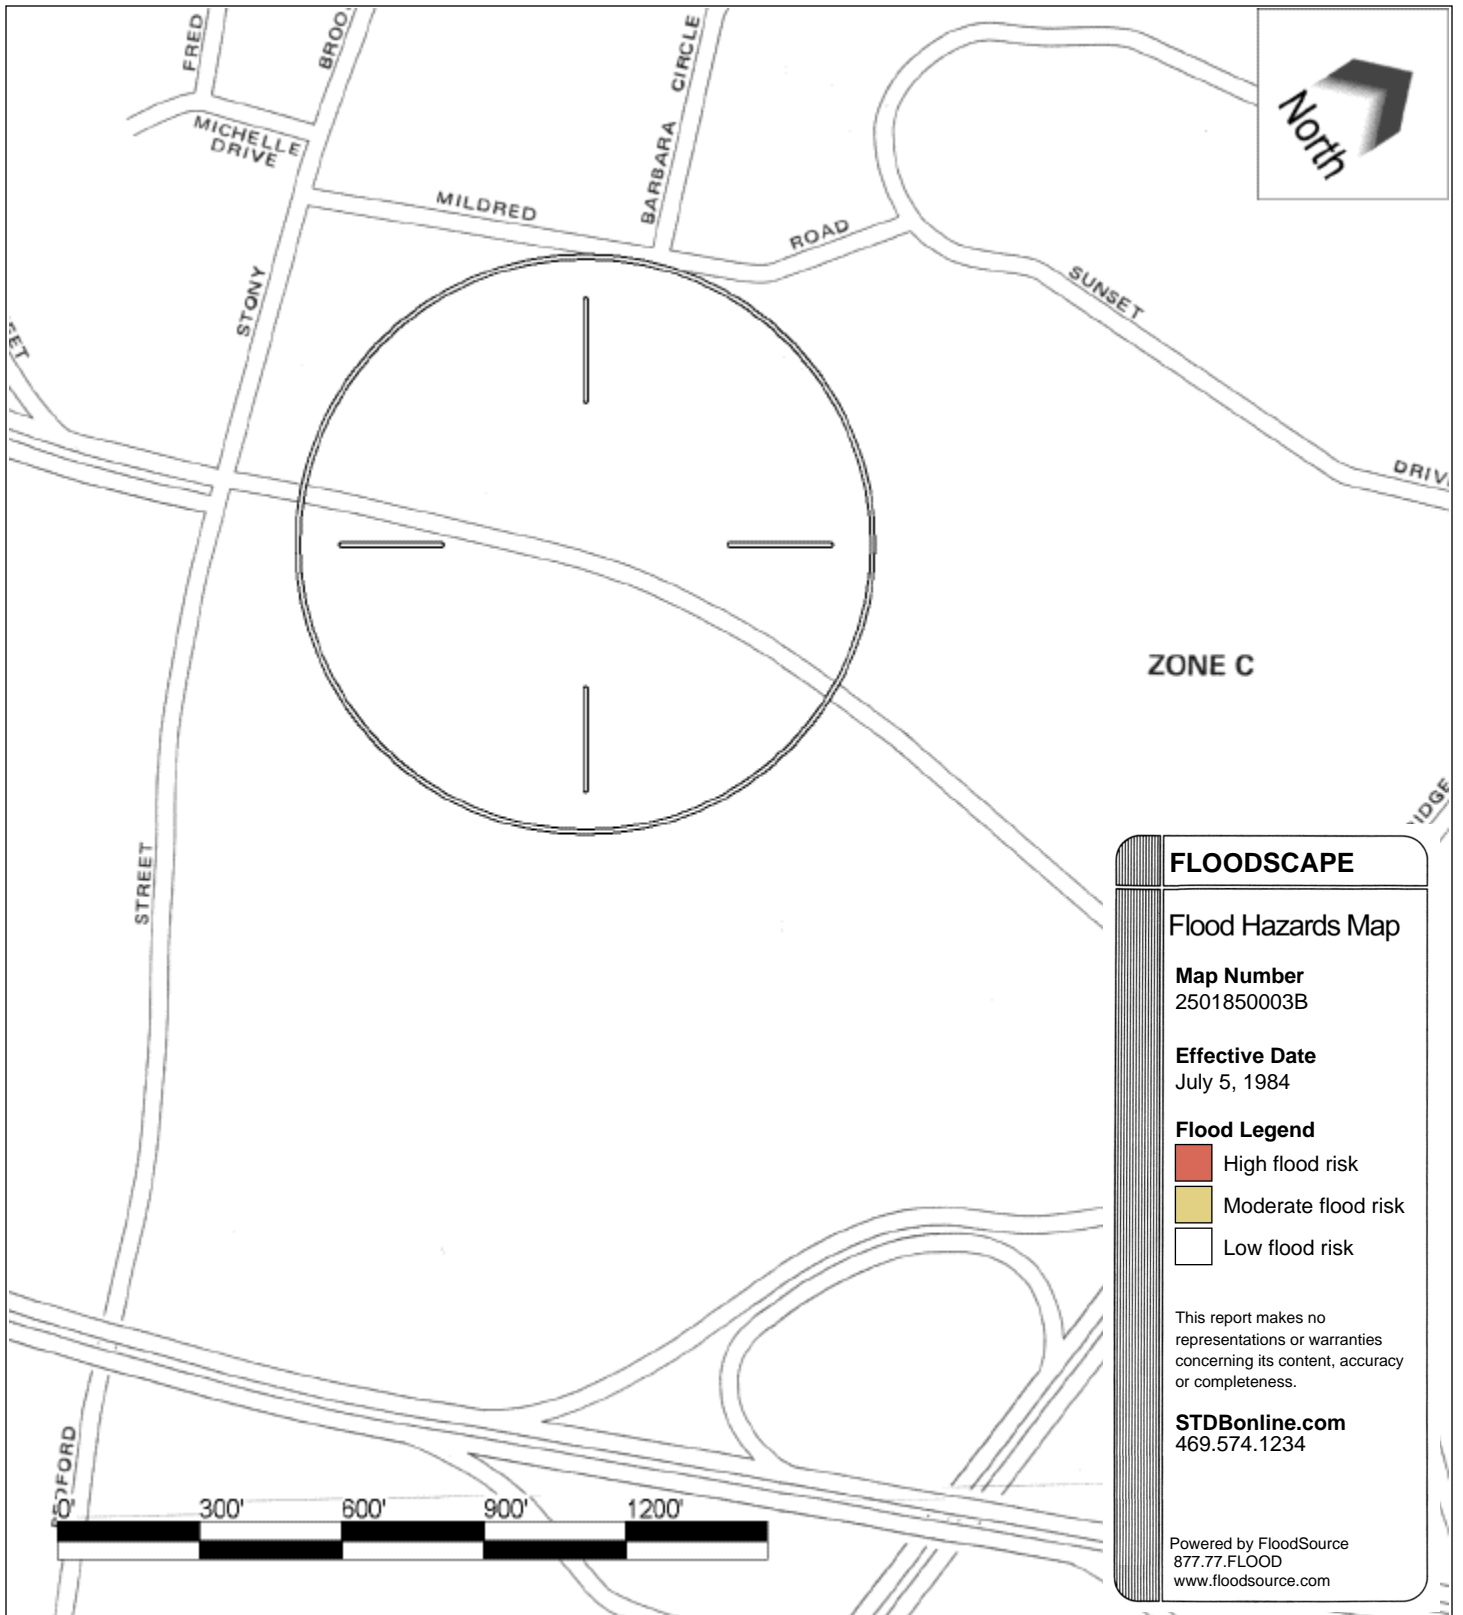

STDBONLINE.com

**FLOODSOURCE
FLOODSCOPE™**

PROPERTY ADDRESS:

25+Mall+Rd%2C+Burlington%2C+MA%2C+01803%0D%0A

FLOODSCOPE

Flood Hazards Map

Map Number
2501850003B

Effective Date
July 5, 1984

Flood Legend

- High flood risk
- Moderate flood risk
- Low flood risk

This report makes no representations or warranties concerning its content, accuracy or completeness.

STDBonline.com
469.574.1234

Powered by FloodSource
877.77.FLOOD
www.floodsource.com